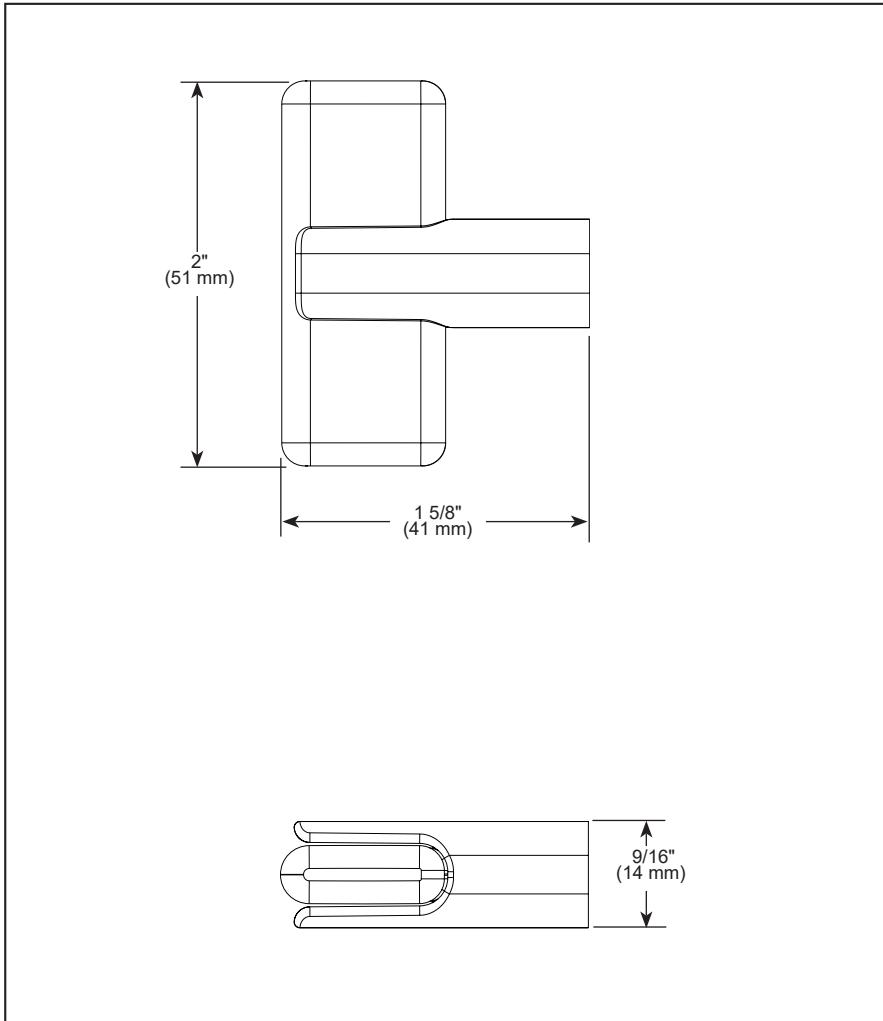

BRIZO®

ACCESSORIES

- Allaria™ Bath Collection
- Drawer Knob

STANDARD SPECIFICATIONS:

- Mounting hardware (8-32 UNC screws) included with product
- All metal construction

WARRANTY

- Parts and Finish – Lifetime limited warranty; or for commercial purchasers, 10 years for multi-family residential (apartments and condominiums) and 5 years for all other commercial uses, in each case from the date the product is received by the original purchaser or their authorized representative (installation contractor, etc.).
- Please go to www.brizo.com for the complete details of our limited warranty.